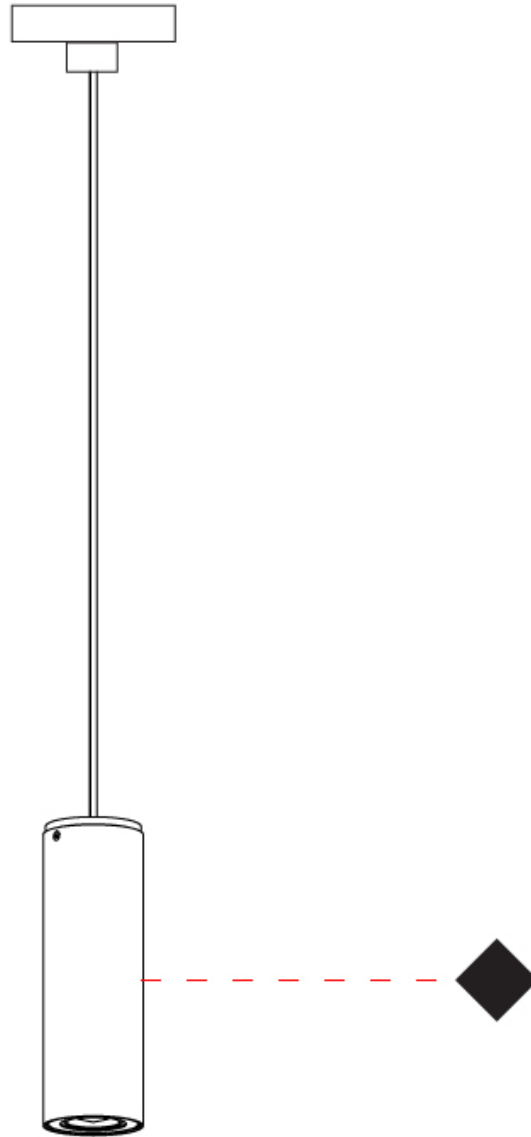

KRONN SINGLE SUSPENSION

D91130-

PROJECT	_____
TYPE	_____
SPECIFIER	_____
QUANTITY	_____
DATE	_____