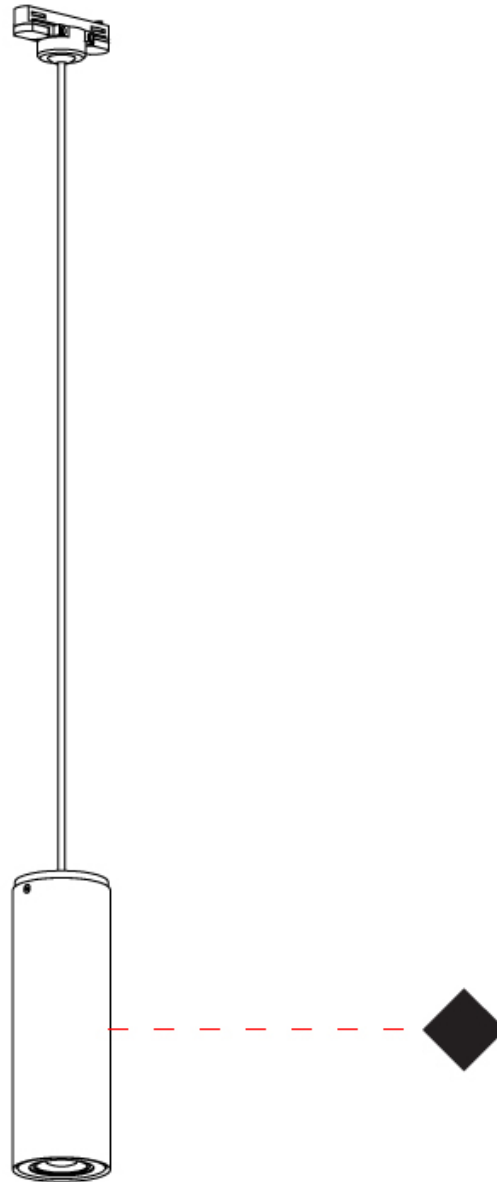

KRONN SINGLE TRACK

D96068-

PROJECT _____

TYPE _____

SPECIFIER _____

QUANTITY _____

DATE _____

D