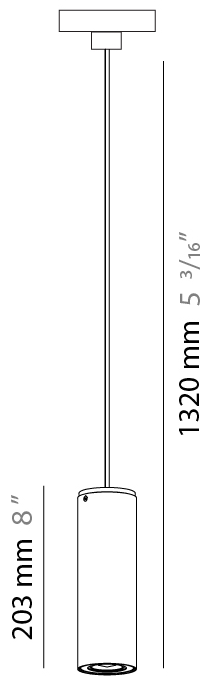

108 mm 4 1/4"